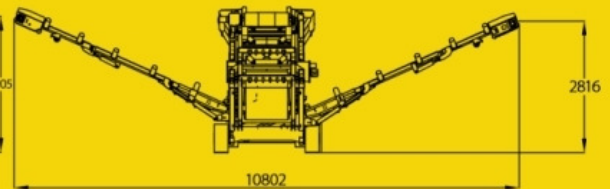

ANACONDA

CONVEYING THE FUTURE

DF410 TRACKED SCREENER

ANACONDA EQUIPMENT INTERNATIONAL SELLS AND DISTRIBUTES THE FULL RANGE OF EQUIPMENT THROUGH A LOCAL DEALER NETWORK. FOR YOUR NEAREST DEALER PLEASE CONTACT US OR VISIT OUR WEBSITE.

ANACONDA ALSO MANUFACTURES A WIDE RANGE OF RADIAL WHEEL AND TRACKED CONVEYORS DESIGNED TO WORK IN CONJUNCTION WITH ANACONDA SCREENERS AS WELL AS MOST OTHER CRUSHING & SCREENING PLANTS.

ANACONDA

DEALER STAMP HERE

**COR EQUIPMENT SALES
226 SELLECK ST SUITE C
STAMFORD, CT 06902
203-569-0339
COR-EQUIP.COM
DJ@CAVALIEREINDUSTRIES.COM**

ANACONDA **MOBILE** SCREENERS