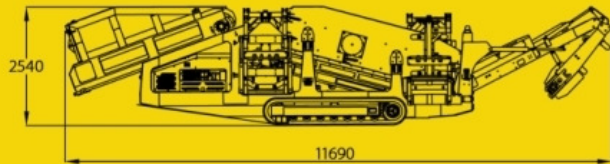

ANACONDA

CONVEYING THE FUTURE

DF410 TRACKED SCREENER

ANACONDA EQUIPMENT INTERNATIONAL SELLS AND DISTRIBUTES THE FULL RANGE OF EQUIPMENT THROUGH A LOCAL DEALER NETWORK. FOR YOUR NEAREST DEALER PLEASE CONTACT US OR VISIT OUR WEBSITE.

ANACONDA ALSO MANUFACTURES A WIDE RANGE OF RADIAL WHEEL AND TRACKED CONVEYORS DESIGNED TO WORK IN CONJUNCTION WITH ANACONDA SCREENERS AS WELL AS MOST OTHER CRUSHING & SCREENING PLANTS.

ANACONDA

DEALER STAMP HERE

**COR EQUIPMENT SALES
226 SELLECK ST SUITE C
STAMFORD, CT 06902
203-569-0339
COR-EQUIP.COM
DJ@CAVALIEREINDUSTRIES.COM**

ANACONDA **MOBILE** SCREENERS