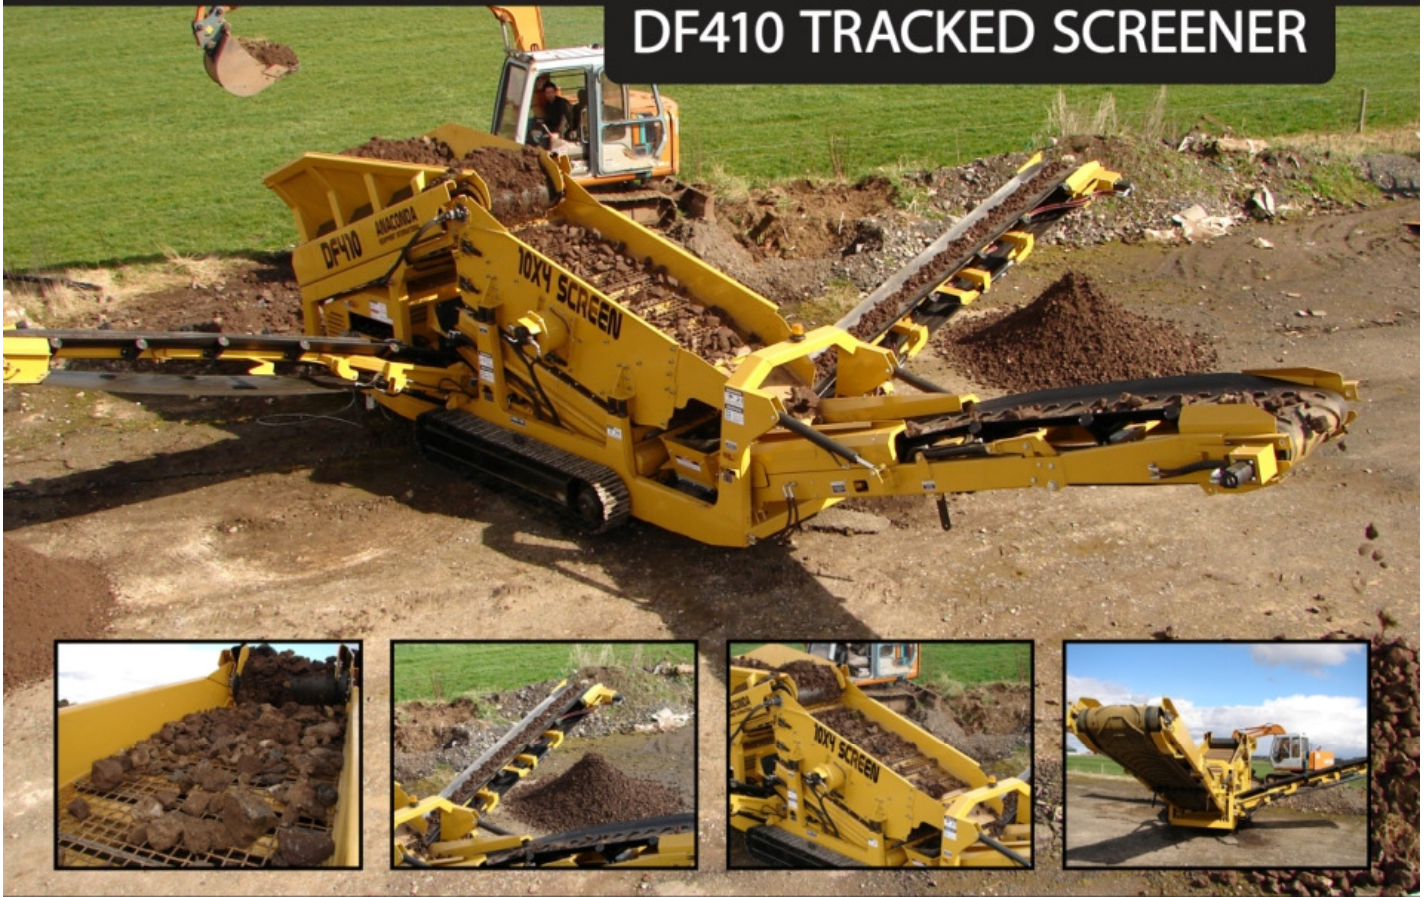

## DF410 TRACKED SCREENER

### The DF410 tracked screener

is a compact screener that packs a lot of punch! Designed as an entry level screener, the DF410 has a lot to offer customers looking to achieve the tonnages without the high price tag.

The DF410 is ideal in compact urban spaces and will get through tonnages of up to 300TPH. Anaconda's promise of quality products that containerise and don't cost the earth is once again demonstrated in this product which is suitable in many applications including Construction & Demolition (C&D) waste, crushed rock, topsoil, compost, sand and gravel and coal.

### FEATURES & BENEFITS

- HIGH ENERGY 3M X 1.2M (10'X4') 2 BEARING SCREEN BOX – 2 DECKS
- VARIABLE SPEED HEAVY DUTY BELT FEEDER WITH IMPACT BED
- FLIP DOWN HOPPER TAILGATE TO ALLOW DIRECT FEED FROM CRUSHER BELT
- JCB DIESELMAX 444 - 84HP ENGINE
- TAIL CONVEYOR LOWERS HYDRAULICALLY TO ALLOW EASY ACCESS TO BOTTOM SCREEN DECK
- HYDRAULIC FOLDING TAIL CONVEYOR
- FIXED SCREEN ANGLE AT 15°
- END TENSIONED MESH ARRANGEMENT
- EASY ACCESS TO ALL ENGINE CONSUMABLES
- FOLDS AND TRACKS INTO/OUT OF CONTAINER WITHOUT ANY BREAKDOWN/BUILD UP
- SET UP TIME 10 MINUTES