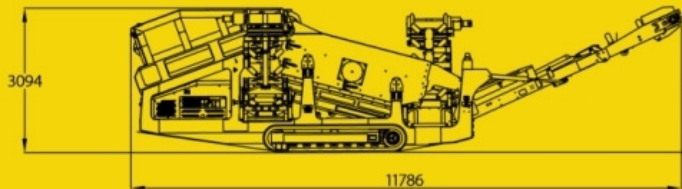

ANACONDA

CONVEYING THE FUTURE

DF410 TRACKED SCREENER

ANACONDA EQUIPMENT INTERNATIONAL SELLS AND DISTRIBUTES THE FULL RANGE OF EQUIPMENT THROUGH A LOCAL DEALER NETWORK. FOR YOUR NEAREST DEALER PLEASE CONTACT US OR VISIT OUR WEBSITE.

ANACONDA ALSO MANUFACTURES A WIDE RANGE OF RADIAL WHEEL AND TRACKED CONVEYORS DESIGNED TO WORK IN CONJUNCTION WITH ANACONDA SCREENERS AS WELL AS MOST OTHER CRUSHING & SCREENING PLANTS.

ANACONDA

DEALER STAMP HERE

**COR EQUIPMENT SALES
226 SELLECK ST SUITE C
STAMFORD, CT 06902
203-569-0339
COR-EQUIP.COM
DJ@CAVALIEREINDUSTRIES.COM**

ANACONDA **MOBILE** SCREENERS